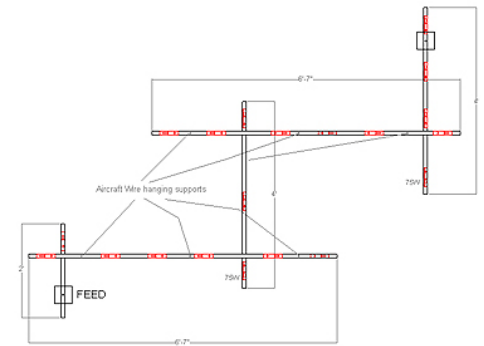

## TAGS

Library  
Hallway / Corridor  
Entry / Foyer  
Conference  
Bedroom  
Paul Rudolph  
Julien Aleksandres  
ETL (UL)  
Ceiling (Hard-wired)  
Track Light  
Chandelier  
Work surface  
Ambient / general lighting  
International (220V)  
Line Voltage (110V/120V)  
LED  
Halogen or Krypton  
Furniture Rearranges  
Low profile / slim fixture  
Long Length