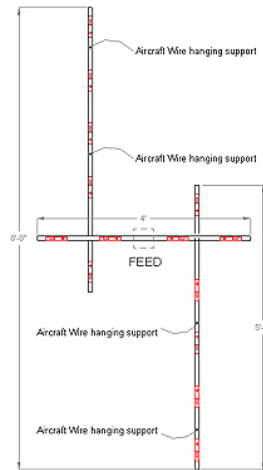

## TAGS

Library  
Hallway / Corridor  
Entry / Foyer  
Conference  
Bedroom  
Paul Rudolph  
Julien Aleksandres  
ETL (UL)  
Ceiling (Hard-wired)  
Track Light  
Chandelier  
Work surface  
Ambient / general lighting  
International (220V)  
Line Voltage (110V/120V)  
LED  
Halogen or Krypton  
Furniture Rearranges  
Low profile / slim fixture  
Long Length